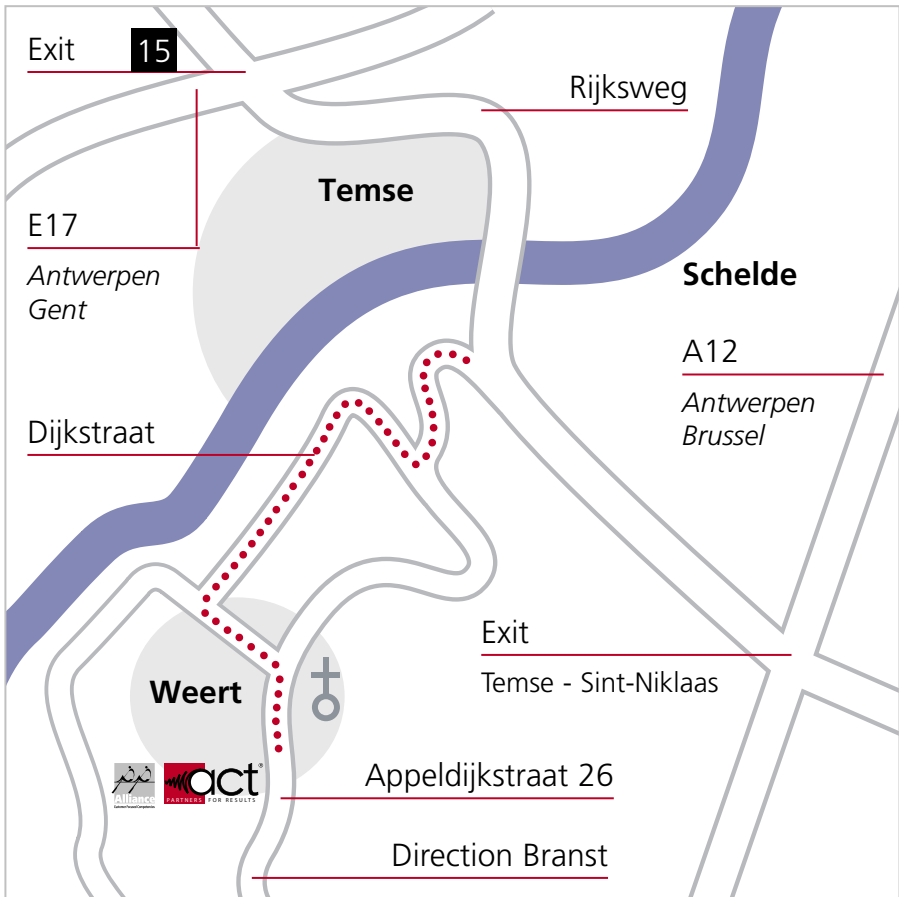

# I T I N E R A R Y

Immediately after or before the Temse bridge (depending on where you come from) follow the signs in the direction of Weert.

At the T-junction go right, via Dijkstraat, to the centre of Weert.

Take the next left and then the next right.